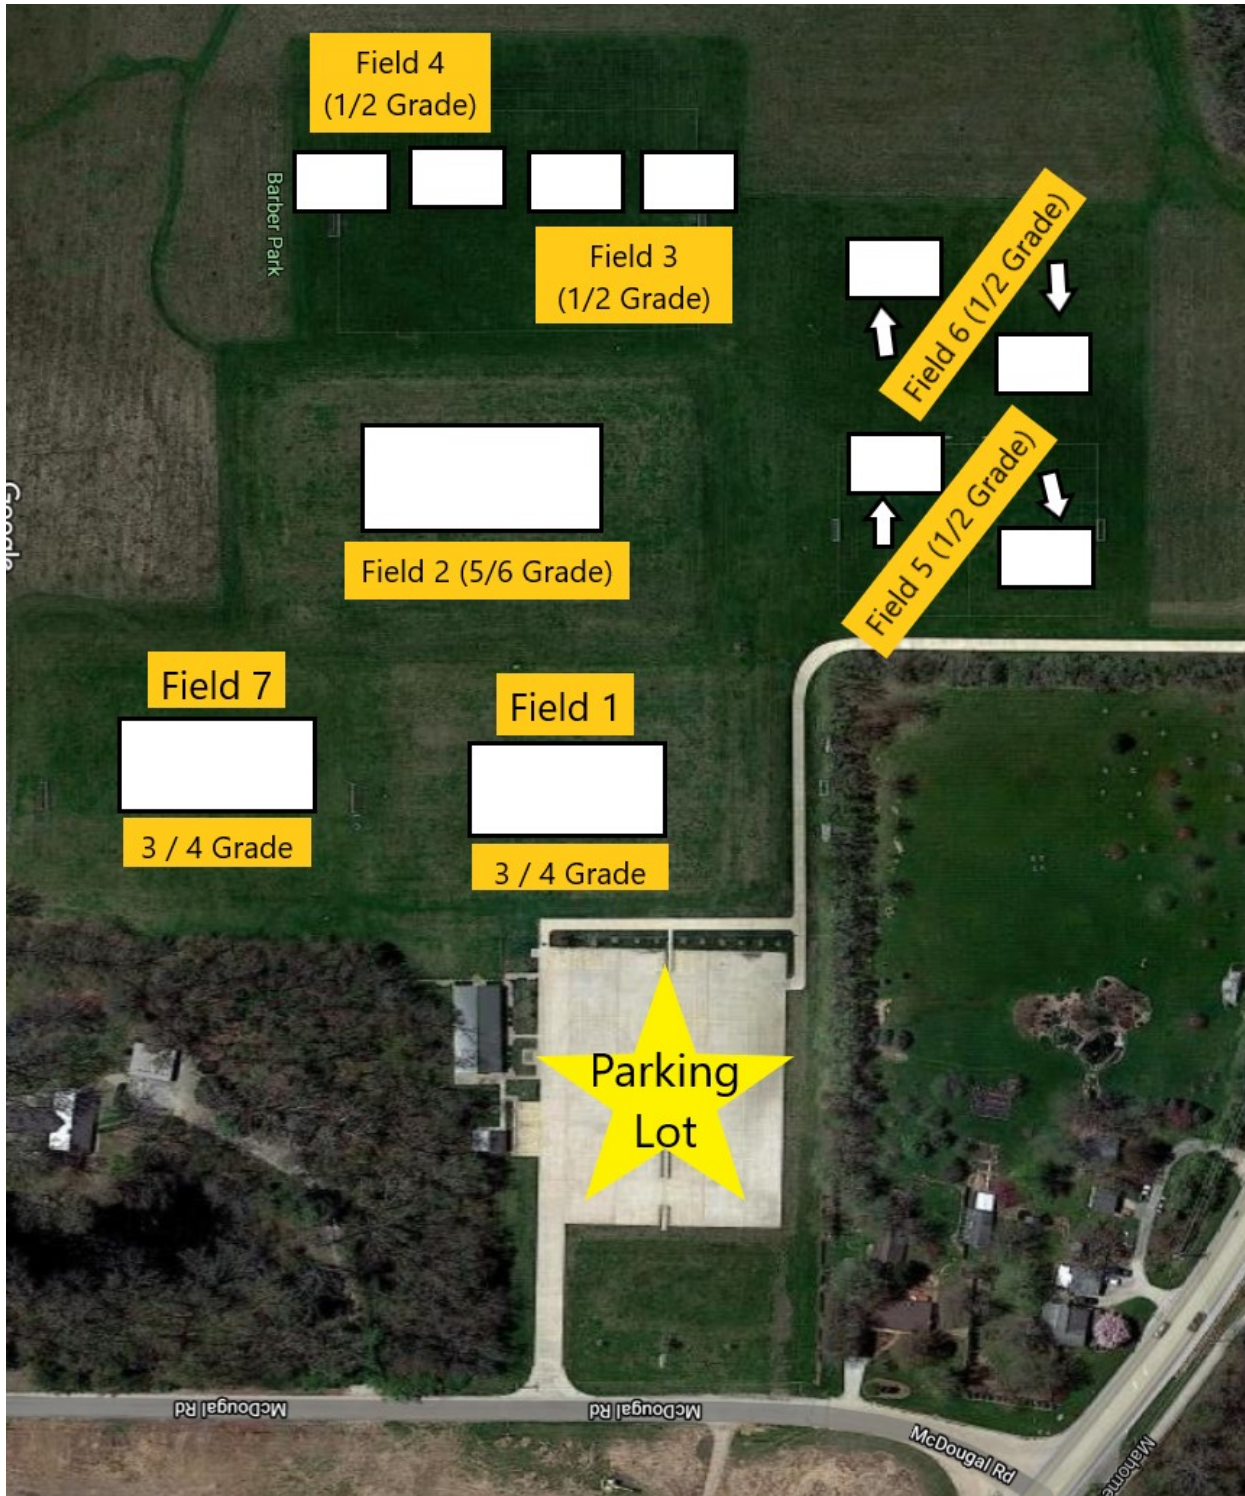

**3<sup>rd</sup> and 4<sup>th</sup> Grade Girls  
Group 2**

**3<sup>rd</sup> and 4<sup>th</sup> Grade Boys  
Group 2**

**Will play at 13 Acres Park  
302 W Dunbar St,  
Mahomet. IL**

**All 4 / 5-Year-Old and Kindergarten leagues will play at Bridle Leash Park (902 W Dianne Ln.)**

**1<sup>st</sup> and 2<sup>nd</sup> grade**

**3<sup>rd</sup> and 4<sup>th</sup> grade**

**5<sup>th</sup> and 6<sup>th</sup> grade**

**will play at Barber Park  
(703 S McDougal Rd.)**